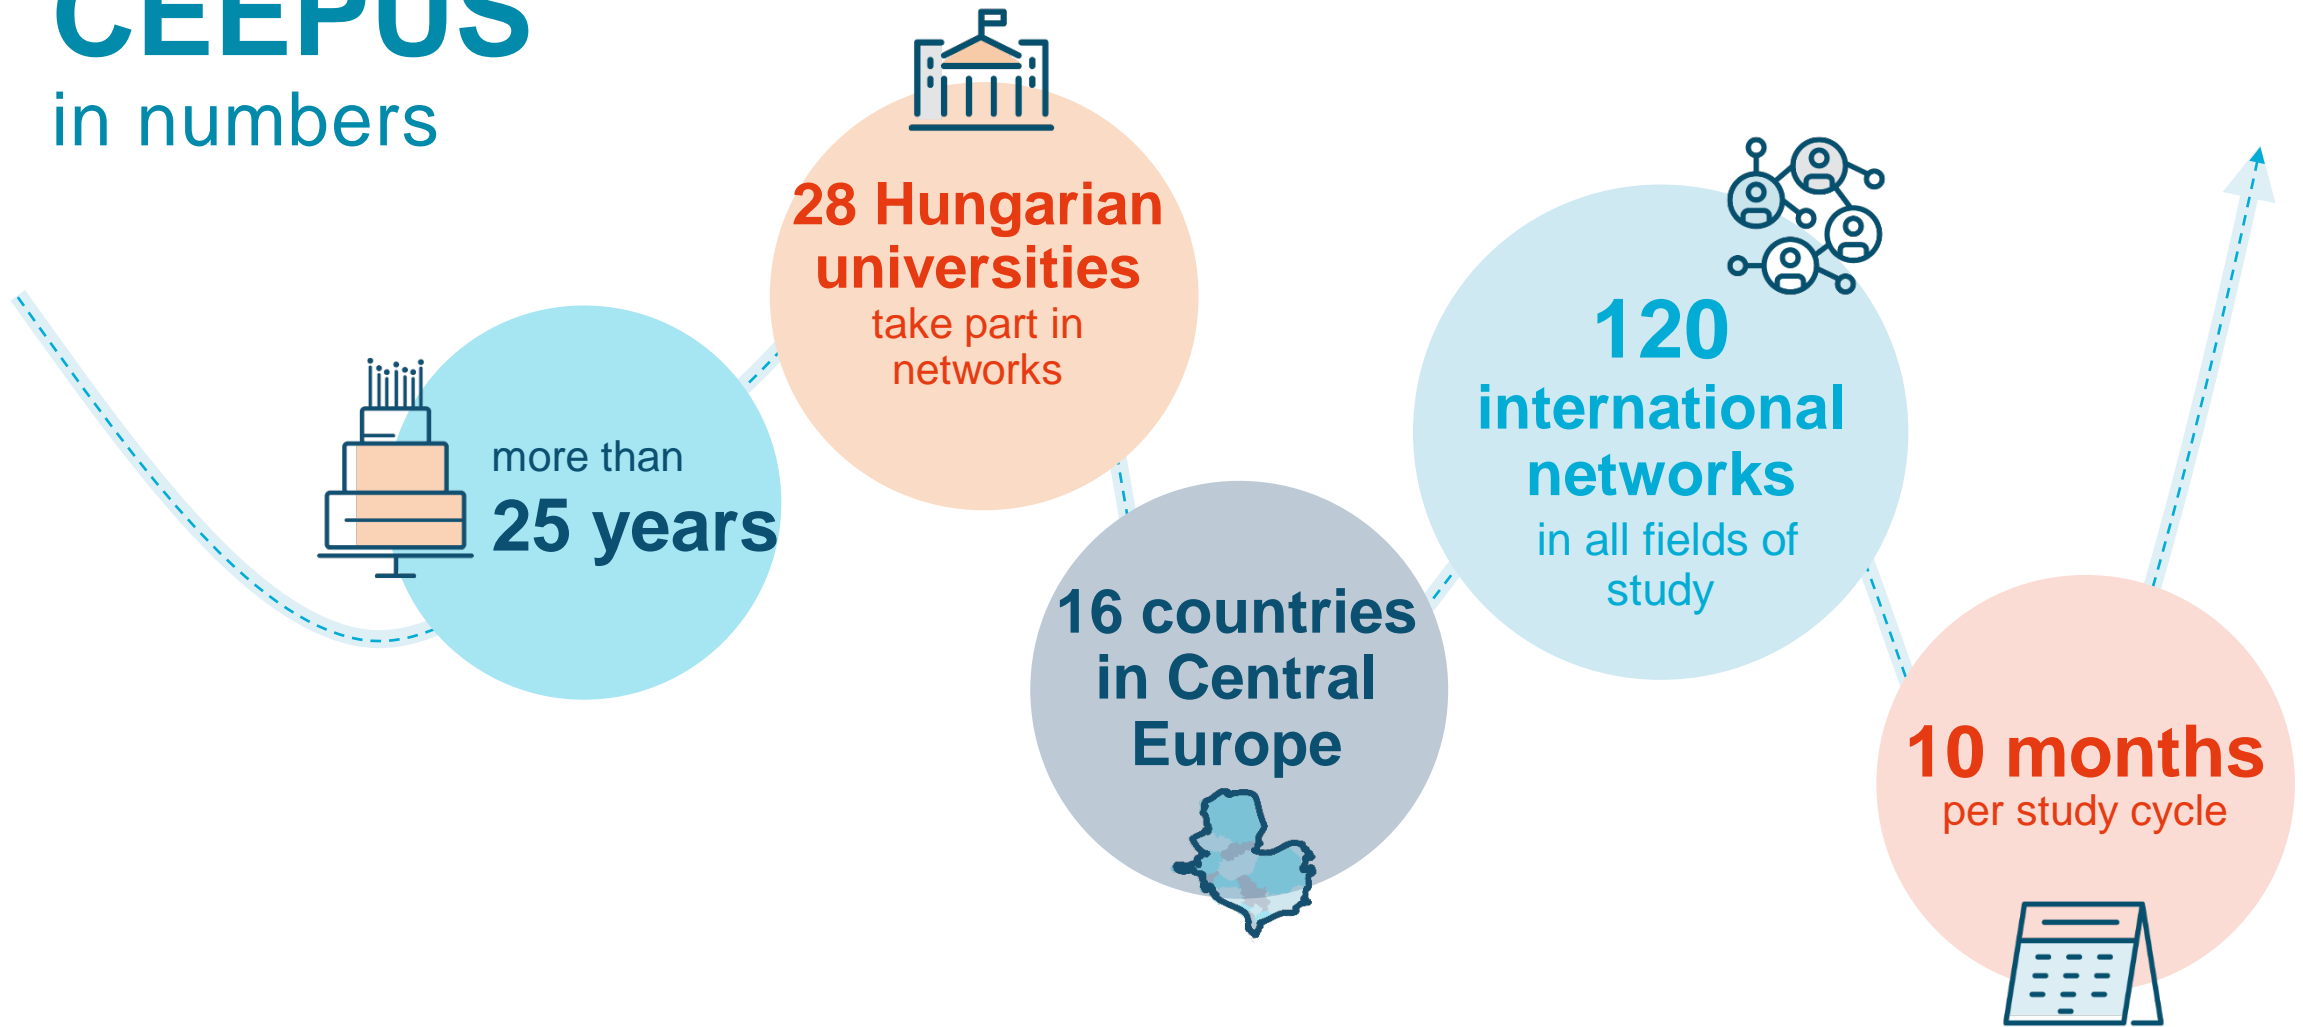

"Despite the different worldviews in each country the region has a common history. **Thanks to the CEEPUS scholarship the Central European identity has strengthened in me.**"

Bence, Romania

"It was important to have an experience abroad that I could include in my CV. But the most important thing for me was to **gain life experience.**"

Benjamin, Croatia

CEEPUS

in numbers

You can **apply for**

- **study period** (3-5 months)
- **research related to the thesis/dissertation** (1-2 months)
- **summer school** (min. 6 days)
- **short term excursion** (min. 3 days)
- **freemover**, mobilities outside the networks